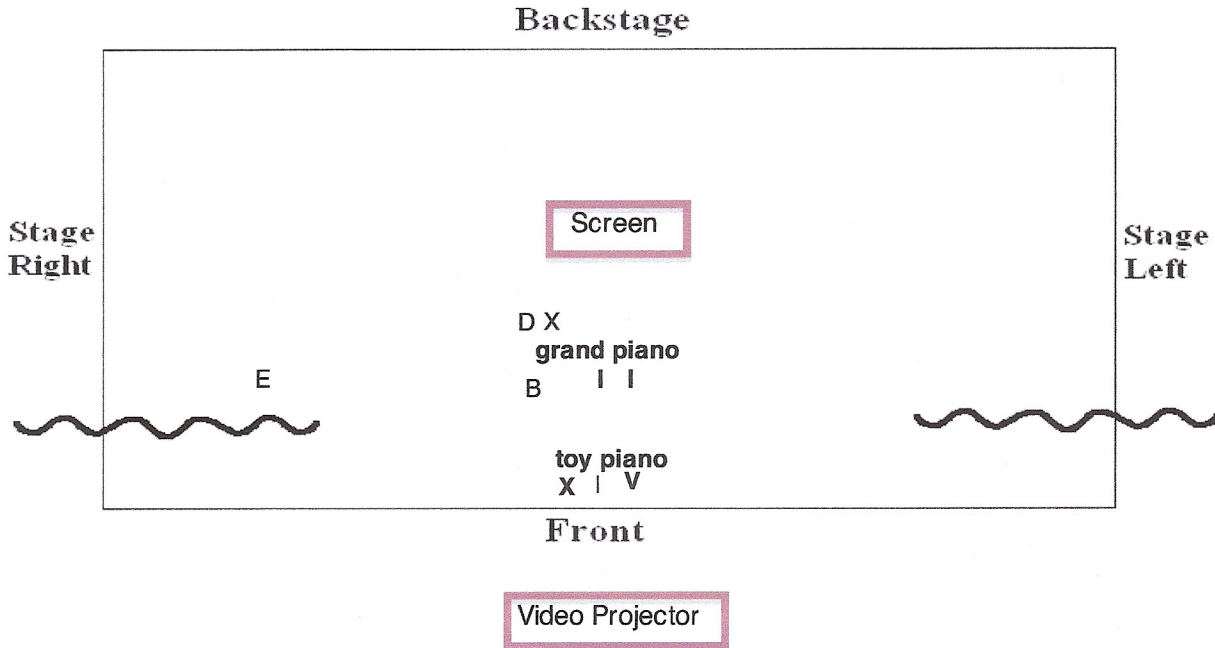

Stage Plot

Attraction Name An Evening of Contemporary Piano with Jason Farnham

16. Please draw a simple stage plot (proscenium stage, not to scale):

~~Stage dimensions: 8' front of curtain, 50' wide, 30' deep~~
~~Auditorium seats: 1,776~~

Total number of vocal mikes 2 (1 wireless if possible, at the piano)

Total number of instrument mikes 3

Total number of electrical outlets 1

Total number of direct inputs stereo mini-plug insert for iPod

Key for stage plot

- V = Vocal mike
- B = Boom mike vocal
- G = Goose neck mike vocal
- I = Instrument mike
- D = Direct line
- X = Monitor
- E = Electrical outlet

Please use a separate sheet of paper for any special instructions and staple to this sheet.
 see stage plot description